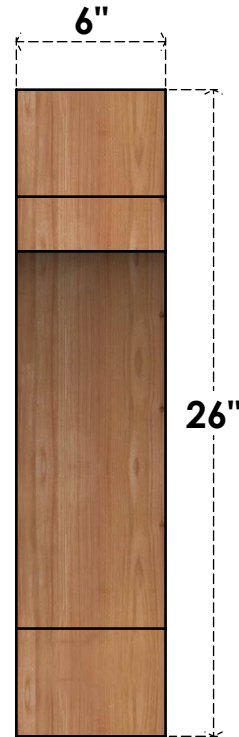

BRC06X22X26MRC00RWR

6"W X 22"D X 26"H MERCED ROUGH SAWN BRACE, WESTERN RED CEDAR

SIDE

FRONT

EKENA MILLWORK
 2300 WEST MAIN ST.
 CLARKSVILLE, TX 75426
 TOLL FREE: 866-607-0453
 WWW.EKENAMILLWORK.COM

NOTES

1. INSTALLATION TO BE COMPLETED IN ACCORDANCE WITH MANUFACTURER'S SPECIFICATIONS.
2. DRAWING MAY NOT BE TO SCALE
3. THIS DRAWING IS INTENDED FOR DESIGN AND PLANNING PURPOSES ONLY.
4. ALL INFORMATION CONTAINED HEREIN WAS CURRENT AT THE TIME OF DEVELOPMENT BUT MUST BE REVIEWED AND APPROVED BY THE PRODUCT MANUFACTURER TO BE CONSIDERED ACCURATE.
5. PRODUCTS ARE NOT KILN DRIED. THIS ITEM IS UNIQUE AND WILL CONTAIN THE NATURAL VARIATIONS THAT THE WOOD SPECIES OFFERS. THIS MAY RESULT IN VARIATIONS UP TO 1/4"