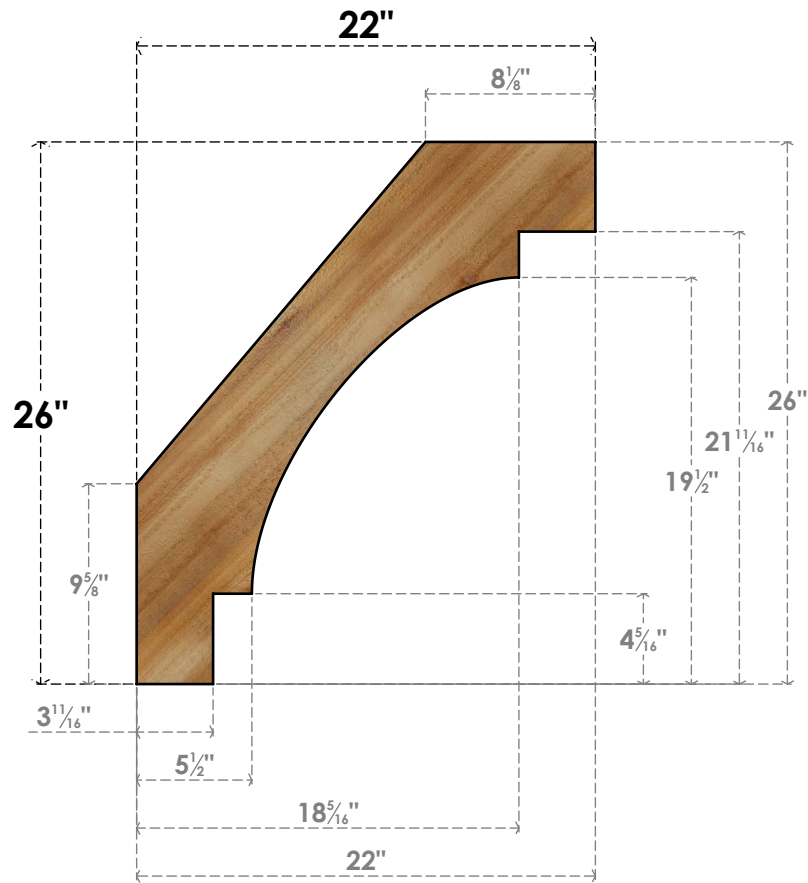

BRC06X22X26MRC00RWR

6"W X 22"D X 26"H MERCED ROUGH SAWN BRACE, WESTERN RED CEDAR

SIDE

FRONT

EKENA MILLWORK
 2300 WEST MAIN ST.
 CLARKSVILLE, TX 75426
 TOLL FREE: 866-607-0453
 WWW.EKENAMILLWORK.COM

NOTES

1. INSTALLATION TO BE COMPLETED IN ACCORDANCE WITH MANUFACTURER'S SPECIFICATIONS.
2. DRAWING MAY NOT BE TO SCALE
3. THIS DRAWING IS INTENDED FOR DESIGN AND PLANNING PURPOSES ONLY.
4. ALL INFORMATION CONTAINED HEREIN WAS CURRENT AT THE TIME OF DEVELOPMENT BUT MUST BE REVIEWED AND APPROVED BY THE PRODUCT MANUFACTURER TO BE CONSIDERED ACCURATE.
5. PRODUCTS ARE NOT KILN DRIED. THIS ITEM IS UNIQUE AND WILL CONTAIN THE NATURAL VARIATIONS THAT THE WOOD SPECIES OFFERS. THIS MAY RESULT IN VARIATIONS UP TO 1/4"